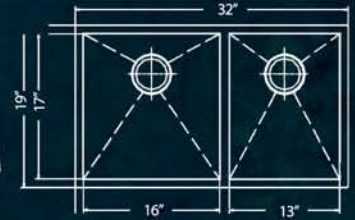

MS-S1917
18g - Dual Layer with Overflow
Bowl Depth 7"

STAINLESS STEEL

MS-S3322DE
16g - 90 Degree Double Equal
Bowl Depths - 10"

MS-S3322DL
16g - 90 Degree Offset - Available in Reverse
Bowl Depths 10"

MS-S3322
16g - 90 Degree Single Bowl
Bowl Depth 10"