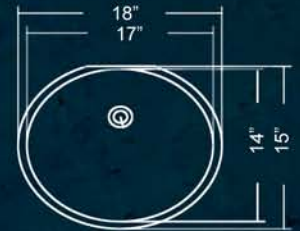

MS-S2318T
20g - Top Mount Single Bowl
Bowl Depth 8"

PORCELAIN

- True Vitreous China - Triple Glaze
- Fully Insulated
- Cardboard Cutout Template
- Hardware Included
- Limited Lifetime Warranty
- cUPC Certified (Uniform Plumbing Code)

MS-P2210-W
White Undermount Vanity
Bowl Depth 6 1/2"

MS-P2210-B
Bisque Undermount Vanity
Bowl Depth 6 1/2"

MS-P2209-W
White Undermount Vanity
Also Available in Bisque

MS-P2210-BL
Black Undermount Vanity
Bowl Depth 6 1/2"