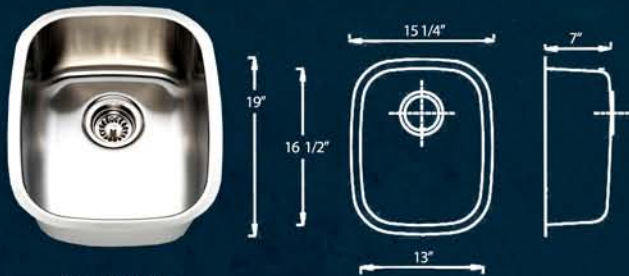

MS-S3118
16g
Bowl Depth 10"

STAINLESS STEEL

MS-S2421
16g
Bowl Depth 9"

MS-S2318
16g
Bowl Depth 9"

MS-S1815
16g
Bowl Depth 7"

MS-S1512
18g
Bowl Depth 7"

MS-S465
16g - Column Bowl
Bowl Depth 7 1/2"

MS-S420
18g - Dual Layer with Rim
Bowl Depth 7 1/4"

MS-S1917
18g - Dual Layer with Overflow
Bowl Depth 7"

STAINLESS STEEL

MS-S3322DE
16g - 90 Degree Double Equal
Bowl Depths - 10"

MS-S3322DL
16g - 90 Degree Offset - Available in Reverse
Bowl Depths 10"

MS-S3322
16g - 90 Degree Single Bowl
Bowl Depth 10"