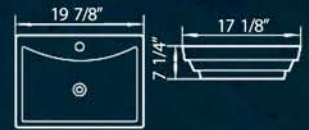

MS-P160V-W
White Vessel