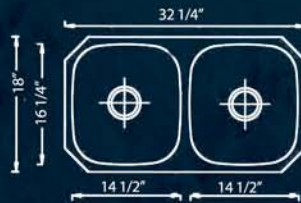

MS-S501DL

16g - Available in Reverse
Bowl Depths 8"/7"

MS-S502D-8

16g
Bowl Depths 8"

MS-S502D-9

16g
Bowl Depths 9"

MS-S512DE

16g - Half Divider
Bowl Depths 8"

MS-S503DL

16g - Available in Reverse
Bowl Depths 9"/7"

MS-3121DL

16g - Available in Reverse
Bowl Depths 9"/7"

STAINLESS STEEL

MS-S504DE
16g
Bowl Depths 9"

MS-S505DE
16g
Bowl Depths 7"

MS-S506DL
16g - Available in Reverse
Bowl Depths 9"/7"