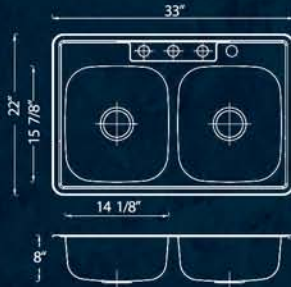

MS-S3118
16g
Bowl Depth 10"

STAINLESS STEEL

MS-S2421
16g
Bowl Depth 9"

MS-S2318
16g
Bowl Depth 9"

MS-S1815
16g
Bowl Depth 7"

MS-S1512
18g
Bowl Depth 7"

MS-S465
16g - Column Bowl
Bowl Depth 7 1/2"

MS-S420
18g - Dual Layer with Rim
Bowl Depth 7 1/4"

MS-S1917
18g - Dual Layer with Overflow
Bowl Depth 7"

STAINLESS STEEL

MS-S3322DE
16g - 90 Degree Double Equal
Bowl Depths - 10"

MS-S3322DL
16g - 90 Degree Offset - Available in Reverse
Bowl Depths 10"

MS-S3322
16g - 90 Degree Single Bowl
Bowl Depth 10"

MS-S2321
16g - 90 Degree Single Bowl
Bowl Depths 10"

MS-S502TDE
20g - Top Mount Double Bowl
Bowl Depth 8"

MS-S3121TDL
18g - Top Mount Double Bowl
Available in Reverse
Bowl Depths 9"7/7"

MS-S3118T
18g - Top Mount Single Bowl
Bowl Depth 8"

MS-S2318T
20g - Top Mount Single Bowl
Bowl Depth 8"

PORCELAIN

- True Vitreous China - Triple Glaze
- Fully Insulated
- Cardboard Cutout Template
- Hardware Included
- Limited Lifetime Warranty
- cUPC Certified (Uniform Plumbing Code)