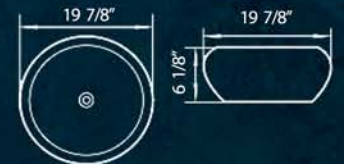

MS-P120V-W
White Vessel