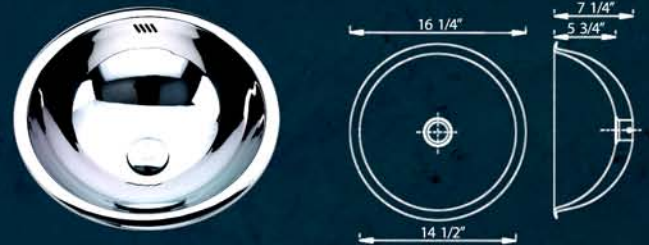

MS-S3118
16g
Bowl Depth 10"

STAINLESS STEEL

MS-S2421
16g
Bowl Depth 9"

MS-S2318
16g
Bowl Depth 9"

MS-S1815
16g
Bowl Depth 7"

MS-S1512
18g
Bowl Depth 7"

MS-S465
16g - Column Bowl
Bowl Depth 7 1/2"

MS-S420
18g - Dual Layer with Rim
Bowl Depth 7 1/4"

MS-S1917
18g - Dual Layer with Overflow
Bowl Depth 7"

STAINLESS STEEL

MS-S3322DE
16g - 90 Degree Double Equal
Bowl Depths - 10"

MS-S3322DL
16g - 90 Degree Offset - Available in Reverse
Bowl Depths 10"

MS-S3322
16g - 90 Degree Single Bowl
Bowl Depth 10"