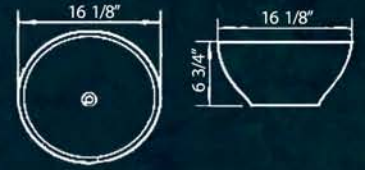

MS-P2200V-W
White Vessel
Also Available in Bisque