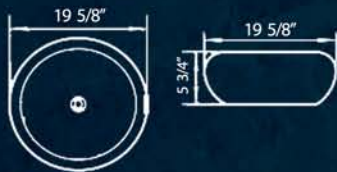

MS-P90V-W
White Vessel