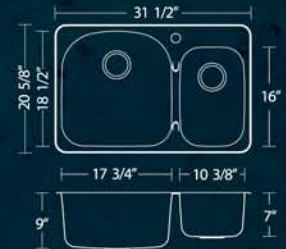

MS-S3118
16g
Bowl Depth 10"

STAINLESS STEEL

MS-S2421
16g
Bowl Depth 9"

MS-S2318
16g
Bowl Depth 9"

MS-S1815
16g
Bowl Depth 7"

MS-S1512
18g
Bowl Depth 7"

MS-S465
16g - Column Bowl
Bowl Depth 7 1/2"

MS-S420
18g - Dual Layer with Rim
Bowl Depth 7 1/4"

MS-S1917
18g - Dual Layer with Overflow
Bowl Depth 7"

STAINLESS STEEL

MS-S3322DE
16g - 90 Degree Double Equal
Bowl Depths - 10"

MS-S3322DL
16g - 90 Degree Offset - Available in Reverse
Bowl Depths 10"

MS-S3322
16g - 90 Degree Single Bowl
Bowl Depth 10"

MS-S2321
16g - 90 Degree Single Bowl
Bowl Depths 10"

MS-S502TDE
20g - Top Mount Double Bowl
Bowl Depth 8"

MS-S3121TDL
18g - Top Mount Double Bowl
Available in Reverse
Bowl Depths 9"7/7"

MS-S3118T
18g - Top Mount Single Bowl
Bowl Depth 8"