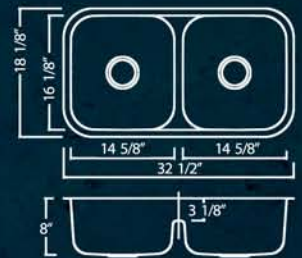

MS-S501DL

16g - Available in Reverse
Bowl Depths 8"/7"

MS-S502D-8

16g
Bowl Depths 8"

MS-S502D-9

16g
Bowl Depths 9"

MS-S512DE

16g - Half Divider
Bowl Depths 8"

MS-S503DL

16g - Available in Reverse
Bowl Depths 9"/7"

MS-3121DL

16g - Available in Reverse
Bowl Depths 9"/7"

STAINLESS STEEL

MS-S504DE
16g
Bowl Depths 9"

MS-S505DE
16g
Bowl Depths 7"

MS-S506DL
16g - Available in Reverse
Bowl Depths 9"/7"

MS-S3118
16g
Bowl Depth 10"

STAINLESS STEEL

MS-S2421
16g
Bowl Depth 9"

MS-S2318
16g
Bowl Depth 9"

MS-S1815
16g
Bowl Depth 7"

MS-S1512
18g
Bowl Depth 7"

MS-S465
16g - Column Bowl
Bowl Depth 7 1/2"

MS-S420
18g - Dual Layer with Rim
Bowl Depth 7 1/4"