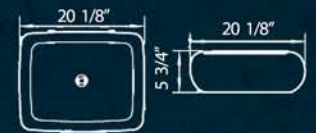

MS-P100V-W
White Vessel