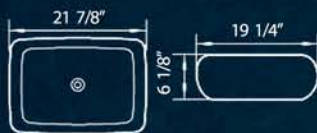

MS-P2218V-W
White Vessel
Also Available in Bisque

MS-P80V-W
White Vessel

MS-P90V-W
White Vessel

MS-P100V-W
White Vessel

MS-P110V-W
White Vessel

MS-P120V-W
White Vessel

PORCELAIN

MS-P130V-W
White Vessel