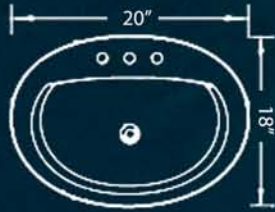

PORCELAIN

MS-P2018T-W
White Overmount Vanity
Also Available in Bisque