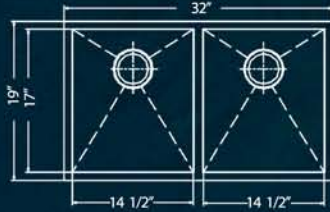

MS-S3118
16g
Bowl Depth 10"

STAINLESS STEEL

MS-S2421
16g
Bowl Depth 9"

MS-S2318
16g
Bowl Depth 9"

MS-S1815
16g
Bowl Depth 7"

MS-S1512
18g
Bowl Depth 7"

MS-S465
16g - Column Bowl
Bowl Depth 7 1/2"

MS-S420
18g - Dual Layer with Rim
Bowl Depth 7 1/4"

MS-S1917
18g - Dual Layer with Overflow
Bowl Depth 7"

STAINLESS STEEL

MS-S3322DE
16g - 90 Degree Double Equal
Bowl Depths - 10"

MS-S3322DL
16g - 90 Degree Offset - Available in Reverse
Bowl Depths 10"

MS-S3322
16g - 90 Degree Single Bowl
Bowl Depth 10"