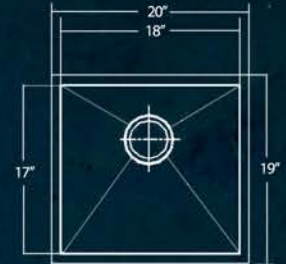

MS-S3118
16g
Bowl Depth 10"

STAINLESS STEEL

MS-S2421
16g
Bowl Depth 9"

MS-S2318
16g
Bowl Depth 9"

MS-S1815
16g
Bowl Depth 7"

MS-S1512
18g
Bowl Depth 7"

MS-S465
16g - Column Bowl
Bowl Depth 7 1/2"

MS-S420
18g - Dual Layer with Rim
Bowl Depth 7 1/4"

MS-S1917
18g - Dual Layer with Overflow
Bowl Depth 7"

STAINLESS STEEL

MS-S3322DE
16g - 90 Degree Double Equal
Bowl Depths - 10"

MS-S3322DL
16g - 90 Degree Offset - Available in Reverse
Bowl Depths 10"

MS-S3322
16g - 90 Degree Single Bowl
Bowl Depth 10"

MS-S2321
16g - 90 Degree Single Bowl
Bowl Depths 10"

MS-S502TDE
20g - Top Mount Double Bowl
Bowl Depth 8"

MS-S3121TDL
18g - Top Mount Double Bowl
Available in Reverse
Bowl Depths 9"7/7"

MS-S3118T
18g - Top Mount Single Bowl
Bowl Depth 8"