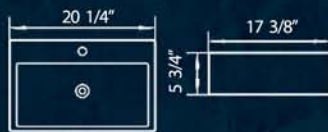

MS-P210V-W
White Vessel

MS-P220V-W
White Vessel

MS-P230V-W
White Vessel

MS-P240V-W
White Vessel

MS-P250V-W
White Vessel

ACCESSORIES

Strainers

MS-ASTRB
Basket Strainer