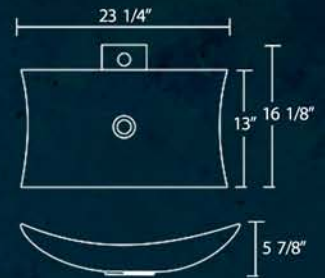

MS-P210V-W
White Vessel

MS-P220V-W
White Vessel

MS-P230V-W
White Vessel

MS-P240V-W
White Vessel

MS-P250V-W
White Vessel

ACCESSORIES

Strainers

MS-ASTRB
Basket Strainer