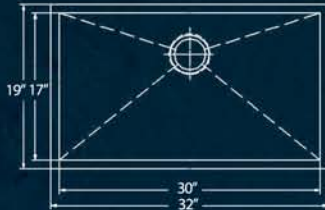

MS-S1917
18g - Dual Layer with Overflow
Bowl Depth 7"

STAINLESS STEEL

MS-S3322DE
16g - 90 Degree Double Equal
Bowl Depths - 10"

MS-S3322DL
16g - 90 Degree Offset - Available in Reverse
Bowl Depths 10"

MS-S3322
16g - 90 Degree Single Bowl
Bowl Depth 10"