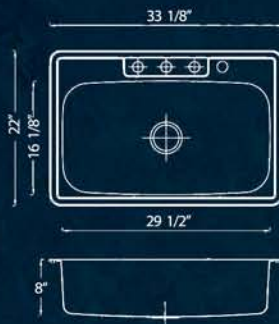

MS-S1917
18g - Dual Layer with Overflow
Bowl Depth 7"

STAINLESS STEEL

MS-S3322DE
16g - 90 Degree Double Equal
Bowl Depths - 10"

MS-S3322DL
16g - 90 Degree Offset - Available in Reverse
Bowl Depths 10"

MS-S3322
16g - 90 Degree Single Bowl
Bowl Depth 10"

MS-S2321
16g - 90 Degree Single Bowl
Bowl Depths 10"

MS-S502TDE
20g - Top Mount Double Bowl
Bowl Depth 8"

MS-S3121TDL
18g - Top Mount Double Bowl
Available in Reverse
Bowl Depths 9"7/7"

MS-S3118T
18g - Top Mount Single Bowl
Bowl Depth 8"