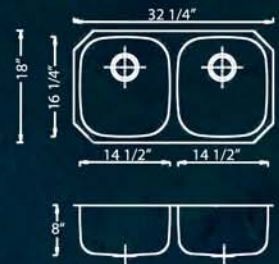

MS-S501DL

16g - Available in Reverse
Bowl Depths 8"/7"

MS-S502D-8

16g
Bowl Depths 8"

MS-S502D-9

16g
Bowl Depths 9"

MS-S512DE

16g - Half Divider
Bowl Depths 8"

MS-S503DL

16g - Available in Reverse
Bowl Depths 9"/7"

MS-3121DL

16g - Available in Reverse
Bowl Depths 9"/7"

STAINLESS STEEL

MS-S504DE
16g
Bowl Depths 9"

MS-S505DE
16g
Bowl Depths 7"

MS-S506DL
16g - Available in Reverse
Bowl Depths 9"/7"

MS-S3118
16g
Bowl Depth 10"

STAINLESS STEEL

MS-S2421
16g
Bowl Depth 9"

MS-S2318
16g
Bowl Depth 9"

MS-S1815
16g
Bowl Depth 7"

MS-S1512
18g
Bowl Depth 7"

MS-S465
16g - Column Bowl
Bowl Depth 7 1/2"

MS-S420
18g - Dual Layer with Rim
Bowl Depth 7 1/4"