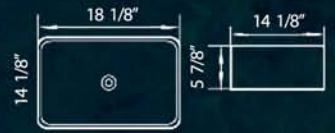

MS-P140V-W
White Vessel