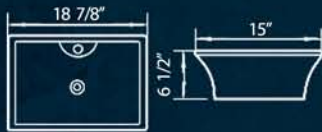

MS-P150V-W
White Vessel