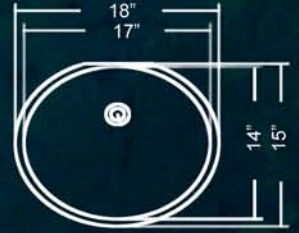

PORCELAIN

- True Vitreous China - Triple Glaze
- Fully Insulated
- Cardboard Cutout Template
- Hardware Included
- Limited Lifetime Warranty
- cUPC Certified (Uniform Plumbing Code)

MS-P2210-W
White Undermount Vanity
Bowl Depth 6 1/2"