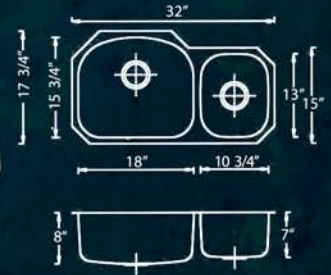

MS-S501DL

16g - Available in Reverse
Bowl Depths 8"/7"

MS-S502D-8

16g
Bowl Depths 8"

MS-S502D-9

16g
Bowl Depths 9"

MS-S512DE

16g - Half Divider
Bowl Depths 8"

MS-S503DL

16g - Available in Reverse
Bowl Depths 9"/7"

MS-3121DL

16g - Available in Reverse
Bowl Depths 9"/7"

STAINLESS STEEL

MS-S504DE
16g
Bowl Depths 9"

MS-S505DE
16g
Bowl Depths 7"

MS-S506DL
16g - Available in Reverse
Bowl Depths 9"/7"