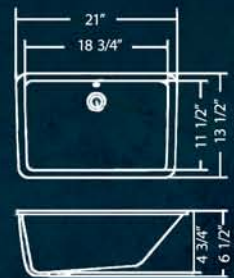

MS-P1812-W
White Undermount Vanity
Also Available in Bisque