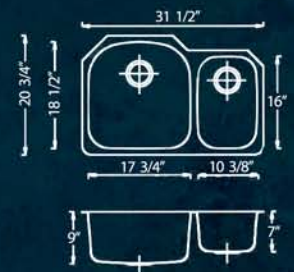

MS-S501DL

16g - Available in Reverse
Bowl Depths 8"/7"

MS-S502D-8

16g
Bowl Depths 8"

MS-S502D-9

16g
Bowl Depths 9"

MS-S512DE

16g - Half Divider
Bowl Depths 8"

MS-S503DL

16g - Available in Reverse
Bowl Depths 9"/7"

MS-3121DL

16g - Available in Reverse
Bowl Depths 9"/7"

STAINLESS STEEL

MS-S504DE
16g
Bowl Depths 9"

MS-S505DE
16g
Bowl Depths 7"

MS-S506DL
16g - Available in Reverse
Bowl Depths 9"/7"

MS-S509DL
16g - Available in Reverse
Bowl Depths 9"/7"

MS-S3221DL
16g - Available in Reverse
Bowl Depths 9"/5"

MS-S4221T3
16g - Triple Bowl
Bowl Depths 9"/5"/9"

MS-S345
16g - Offset Single Bowl
Bowl Depth 9"

MS-S3118
16g
Bowl Depth 10"

STAINLESS STEEL

MS-S2421
16g
Bowl Depth 9"

MS-S2318
16g
Bowl Depth 9"

MS-S1815
16g
Bowl Depth 7"

MS-S1512
18g
Bowl Depth 7"

MS-S465
16g - Column Bowl
Bowl Depth 7 1/2"

MS-S420
18g - Dual Layer with Rim
Bowl Depth 7 1/4"