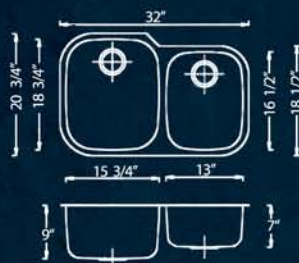

MS-S501DL

16g - Available in Reverse
Bowl Depths 8"/7"

MS-S502D-8

16g
Bowl Depths 8"

MS-S502D-9

16g
Bowl Depths 9"

MS-S512DE

16g - Half Divider
Bowl Depths 8"

MS-S503DL

16g - Available in Reverse
Bowl Depths 9"/7"

MS-3121DL

16g - Available in Reverse
Bowl Depths 9"/7"

STAINLESS STEEL

MS-S504DE
16g
Bowl Depths 9"

MS-S505DE
16g
Bowl Depths 7"

MS-S506DL
16g - Available in Reverse
Bowl Depths 9"/7"

MS-S509DL
16g - Available in Reverse
Bowl Depths 9"/7"

MS-S3221DL
16g - Available in Reverse
Bowl Depths 9"/5"

MS-S4221T3
16g - Triple Bowl
Bowl Depths 9"/5"/9"

MS-S345
16g - Offset Single Bowl
Bowl Depth 9"

MS-S3118
16g
Bowl Depth 10"

STAINLESS STEEL

MS-S2421
16g
Bowl Depth 9"

MS-S2318
16g
Bowl Depth 9"

MS-S1815
16g
Bowl Depth 7"

MS-S1512
18g
Bowl Depth 7"

MS-S465
16g - Column Bowl
Bowl Depth 7 1/2"

MS-S420
18g - Dual Layer with Rim
Bowl Depth 7 1/4"