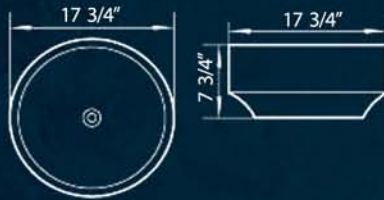

MS-P2218V-W
White Vessel
Also Available in Bisque