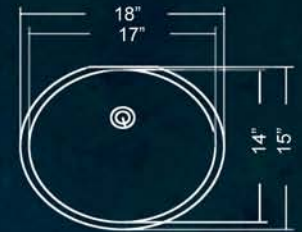

MS-P2210-B
Bisque Undermount Vanity
Bowl Depth 6 1/2"