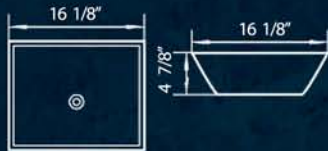

MS-P170V-W
White Vessel